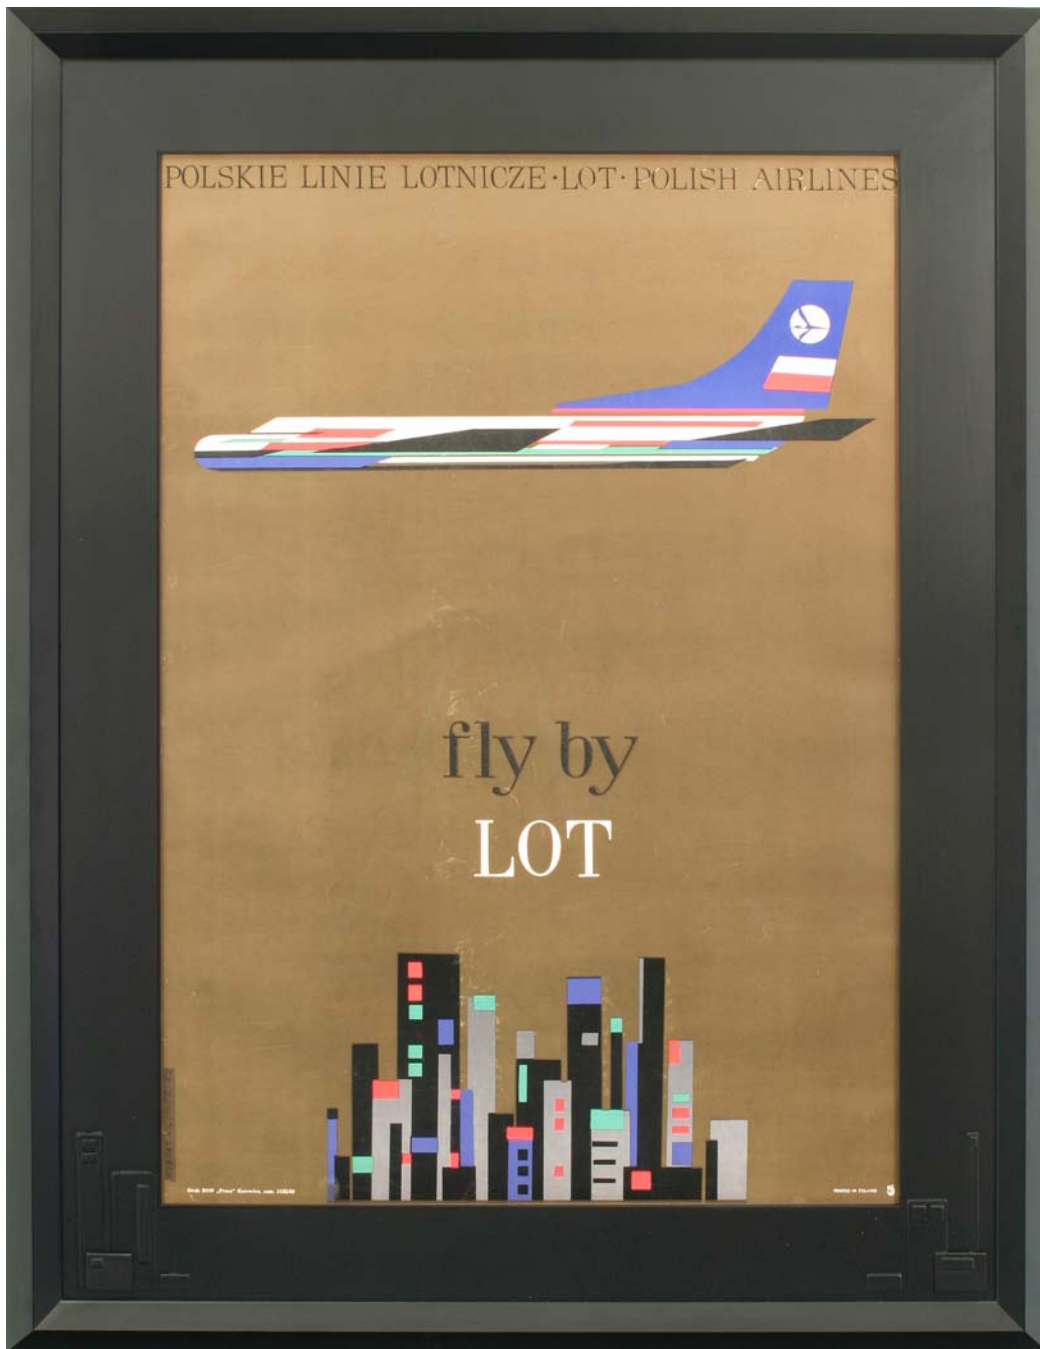

## *Polish Airline* LOT

The client wanted a contemporary look for this colorful poster. The poster measures 27" x 38".

We decided to mimic some of the buildings in the modern cityscape by cutting and sanding small slices of wood to make the building profiles. These slices were then glued to a flat 4" wide primed wood liner.

The liner was sprayed using a black "rattle can" finish.

An angular outer frame surrounds the black wood liner with the buildings on it.

Left Close Up

Right Close Up

POLSKIE LINIE LOTNICZE · LOT · POLISH AIRLINES

fly by  
LOT

Druck 8/57 „Polski” Warszawa, 1958

PRINTED IN POLAND

The poster was mounted inside the liner and the piece was finished off with museum glass. The finished size is 39" x 50".