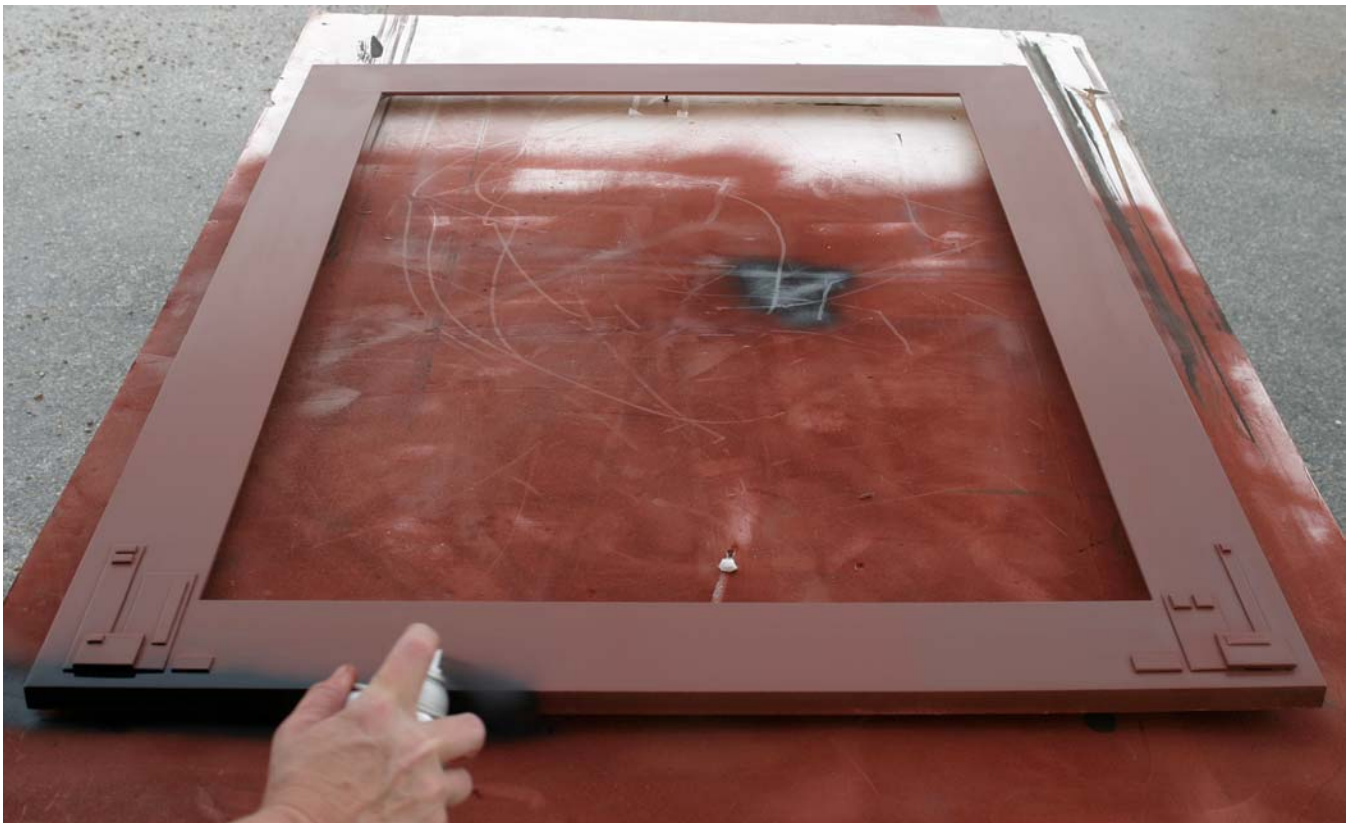

## *Polish Airline* LOT

The client wanted a contemporary look for this colorful poster. The poster measures 27" x 38".

We decided to mimic some of the buildings in the modern cityscape by cutting and sanding small slices of wood to make the building profiles. These slices were then glued to a flat 4" wide primed wood liner.

The liner was sprayed using a black "rattle can" finish.

An angular outer frame surrounds the black wood liner with the buildings on it.

Left Close Up

Right Close Up

POLSKIE LINIE LOTNICZE · LOT · POLISH AIRLINES